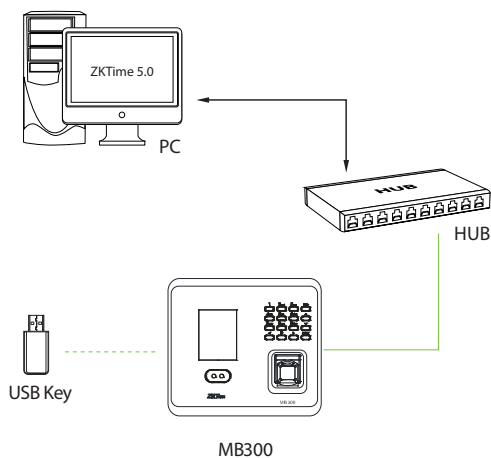

Specifications

Face Capacity	400
Fingerprint Capacity	500
ID Card Capacity	1,000(Optional)
Record Capacity	80,000
Display	2.8-inch TFT Screen
Communication	TCP/IP, USB-host
Standard Functions	WorkCode, SMS, DST, Scheduled-bell, Self-Service Query, Automatic Status Switch, T9 Input, Photo ID, Camera
Optional Functions	ID/Mifare Cards
Software	ZKTime 5.0
Power Supply	DC5V 0.8A
Verification Speed	≤0.5 Sec.
Operating Temp.	0°C - 45°C
Operating Humidity	20% - 80%
Dimension	167.5×148.8×32.2mm (Length×Width×Thickness)
Net Weight	380 G

Configuration